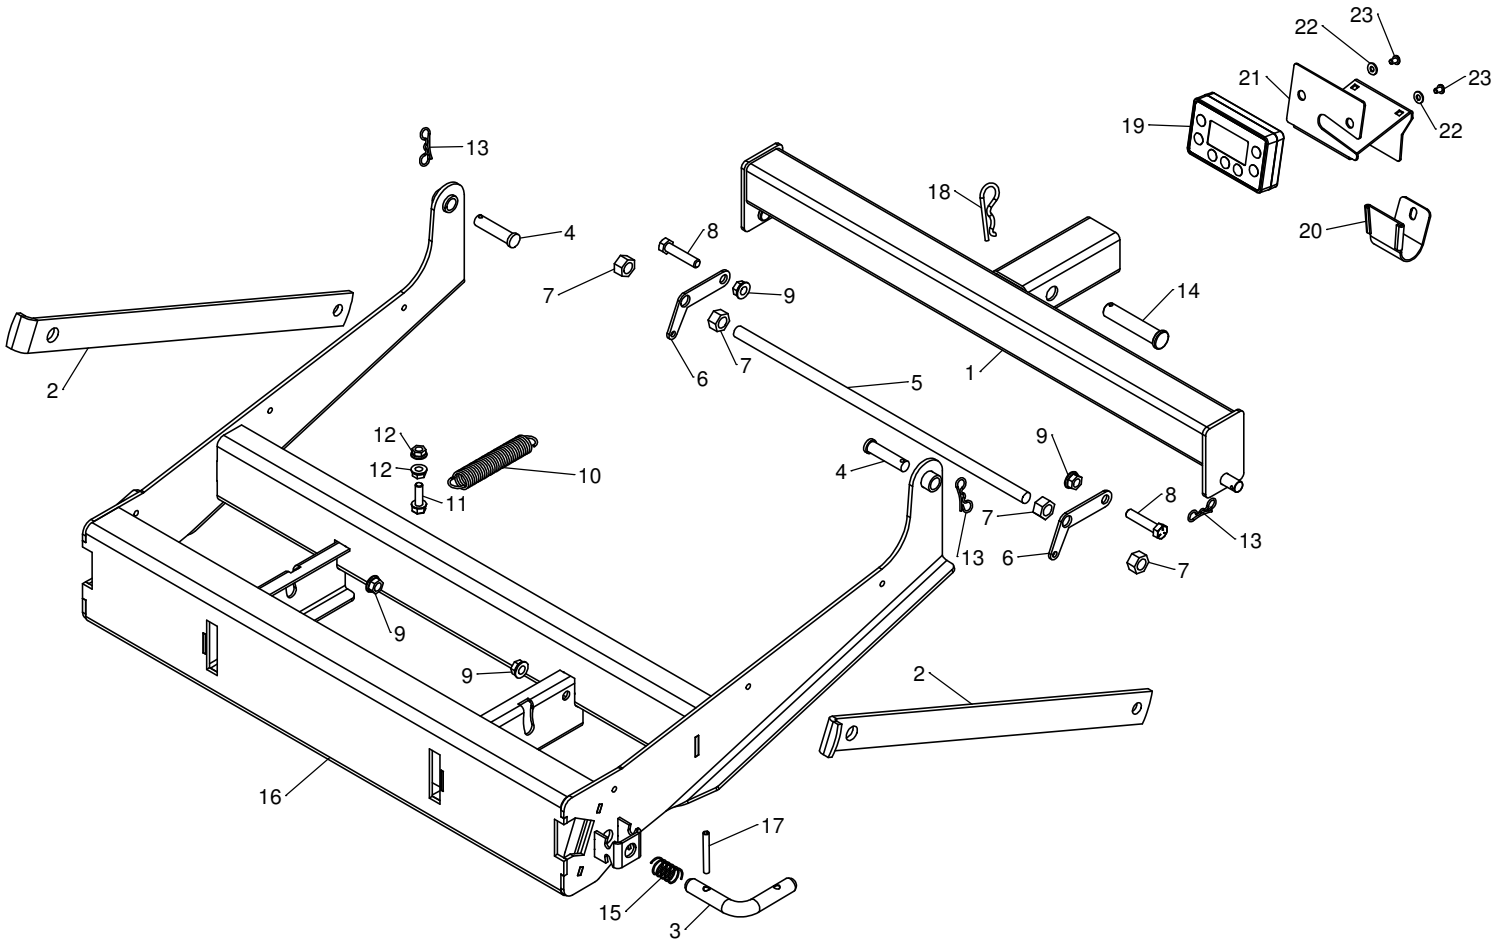

LP49057 Gator Attachment Mount Hitch (XUV)

#	Part #	Qty	Description
1	ST50282	1	Hitch WA
2	ST50286	2	Support Link
3	ST50359	2	Locking Pin 5/8"dia S.S
4	ST50372	2	1/2" x 2" Clevis Pin
5	ST43296	1	1/2" Thread Rod x 17"
6	ST50298	2	Latch Side
7	ST65034	4	1/2" Nut
8	ST65166	2	3/8" x 1-3/4" Hex Bolt
9	ST65012	4	3/8 Flange Nut
10	ST50223	1	Spring
11	ST65014	1	5/16 x 1 Flange Bolt
12	ST65008	2	5/16 Flange Nut
13	ST50237	3	Bowtie Clip 1/2"

#	Part #	Qty	Description
14	ST50373	1	Clevis Pin \varnothing 5/8" x 3"
15	ST50360	2	Spring
16	ST50377	1	Spreader Mount Frame
17	ST50358	2	Roll pin 1/4" x 2"
18	ST43469	1	Spring Cotter Pin
19	ST48613	1	User Interface
20	ST50305	1	Bracket Receiver
21	ST50959	1	Mounting Bracket, Display
22	ST65199	2	M5 Flat Washer
23	ST65275	2	M5x8 Button-Head Screw
-	ST50940	1	Power Harness
-	ST50974	1	Display Cable